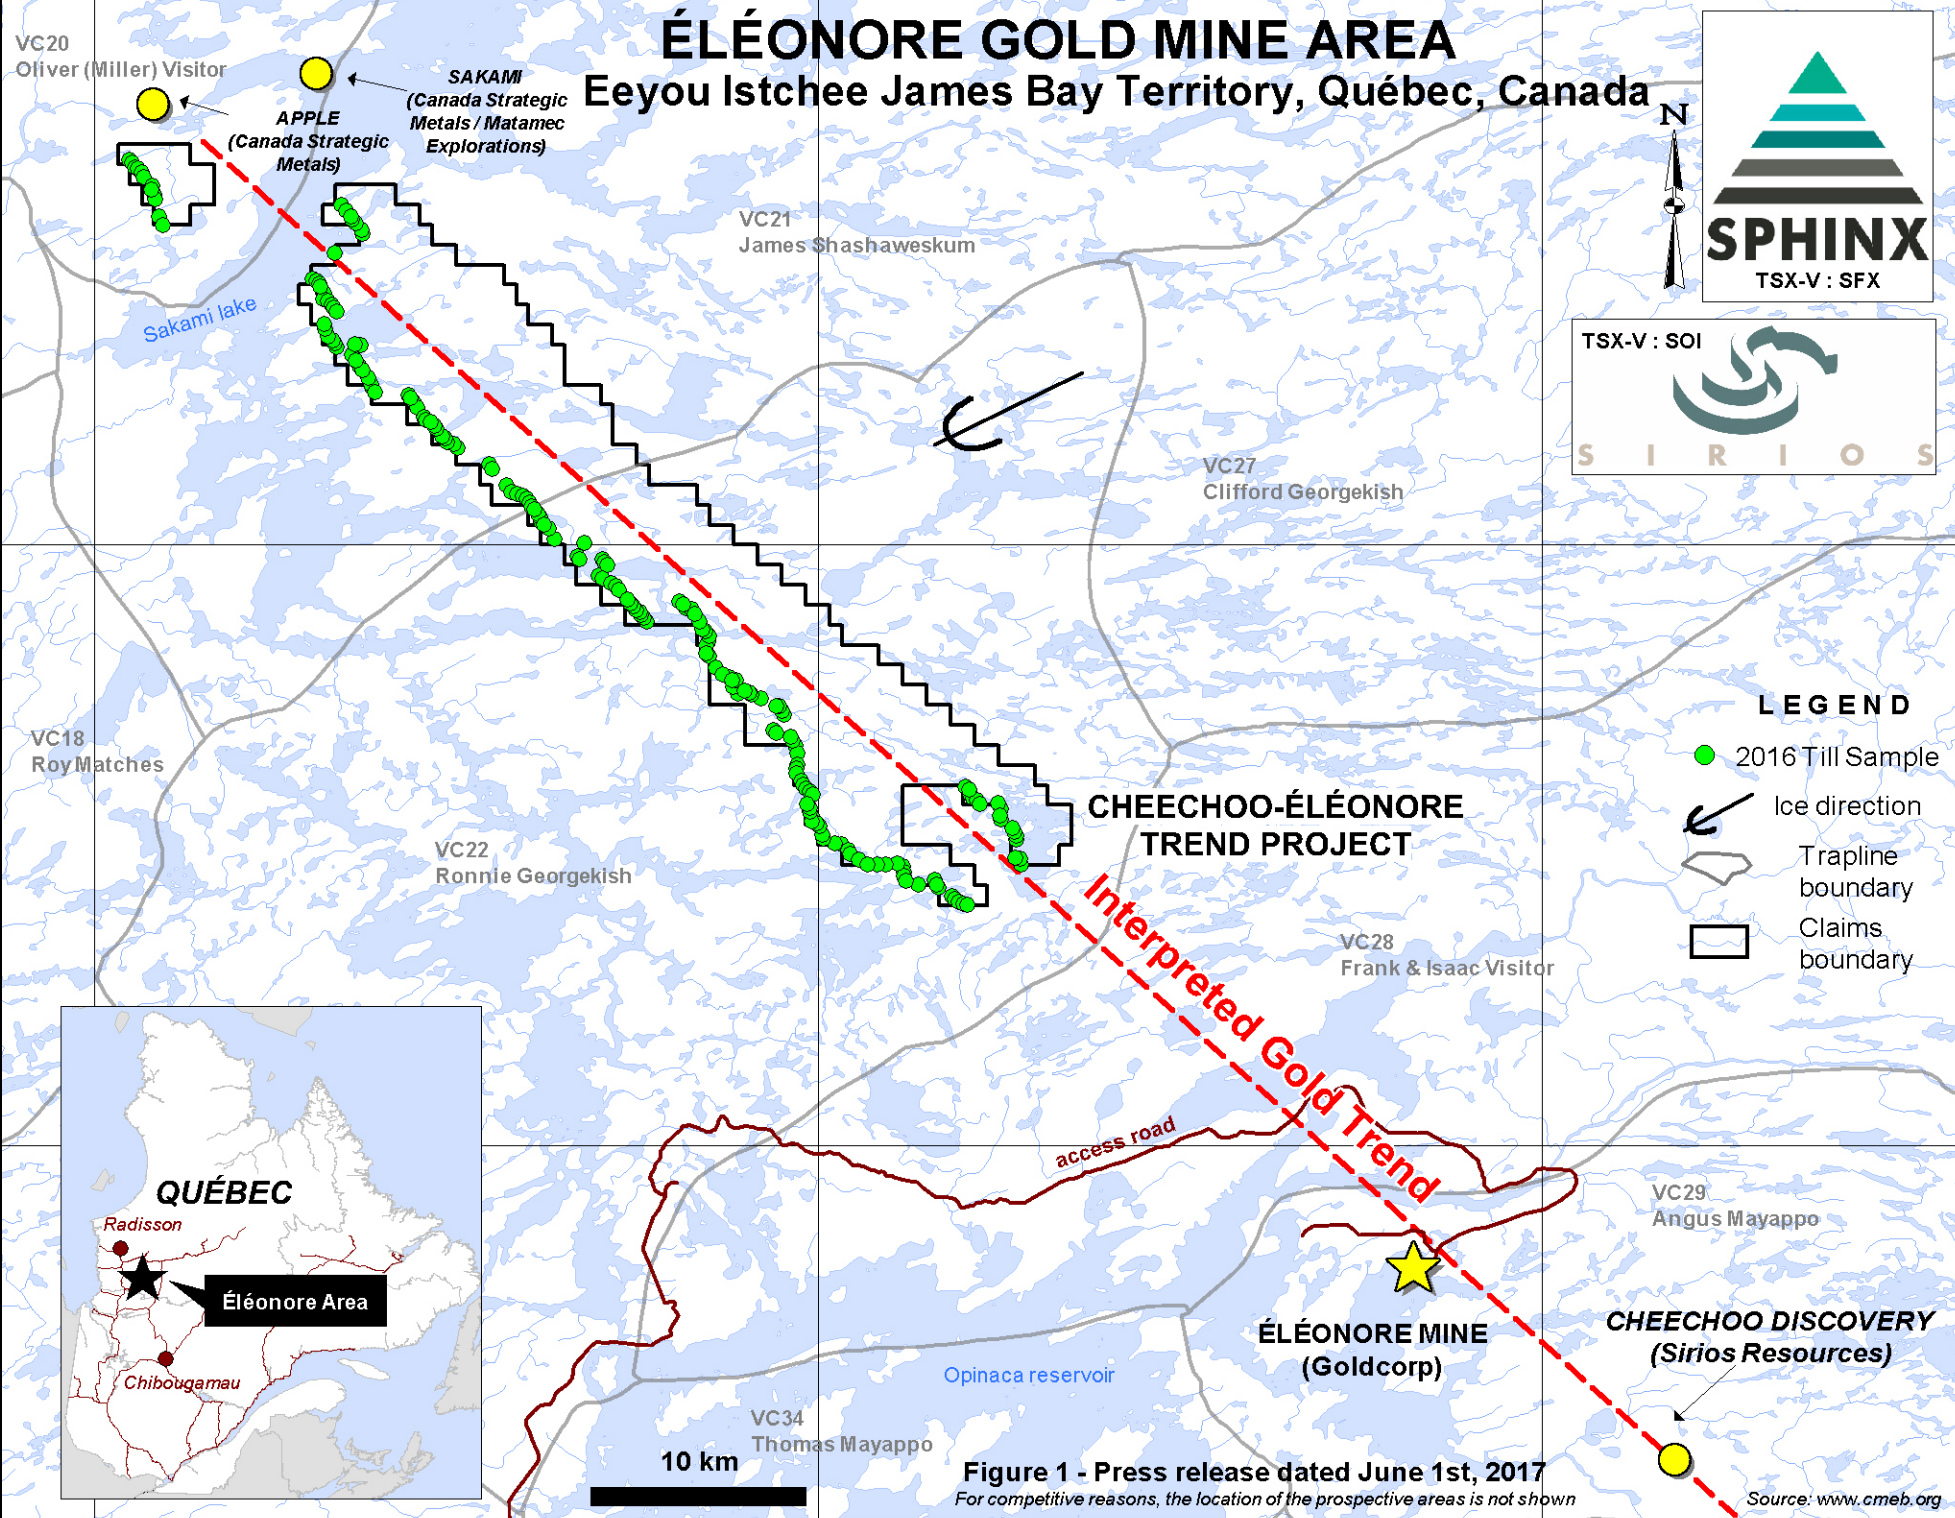

77°00' W

76°30' W

76°00' W

ÉLÉONORE GOLD MINE AREA

Eyou Istchee James Bay Territory, Québec, Canada

- LEGEND**
- 2016 Till Sample
 - Ice direction
 - Trapline boundary
 - Claims boundary

10 km

Figure 1 - Press release dated June 1st, 2017

For competitive reasons, the location of the prospective areas is not shown

Source: www.cmeb.org